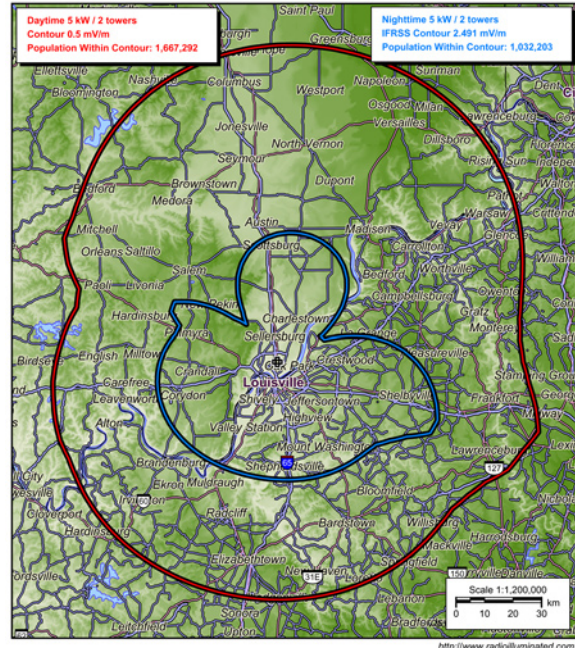

In addition to basic maps, options include:

- ✓ FM Longley Rice Signal Mapping with population data at varied signal strengths
- ✓ AM Nighttime IFRSS Calculated Contours
- ✓ Ethnic population counts
- ✓ Studio to Transmitter Path Analysis
- ✓ Contour Overlap population analysis
- ✓ Zip Code Listings
- ✓ Simulcast Compliance Studies
- ✓ Comparison Studies - Chart two or more radio stations on one map to compare population